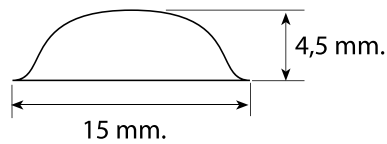

BENEFITS

- Larger diameter trim cap that allows oversized holes to be covered.
- Available colors: white, grey and black.
- Material: PE
- Fits perfectly to all the special head screws: CA-HP, CA-H, CAHP-S, TEC, TE-CPLAST.

BASE MATERIALS

Special selftapping screws like TEC, TEC-PLAST, CA-H,...

MAIN DIMENSIONS (mm)

APPLICATIONS

- Shower screens
- Aluminum doors
- Iron doors