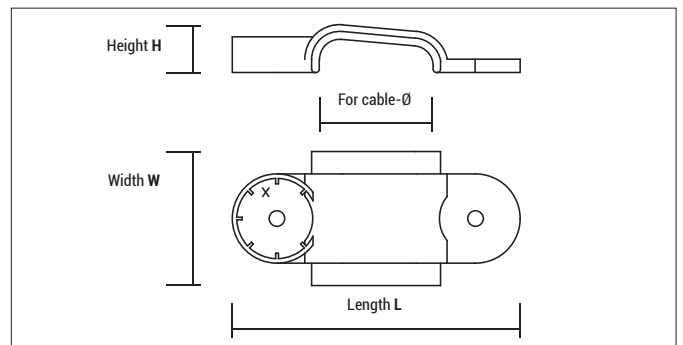

Nylon clip for flat cables

TPC & TPLC

Advantages

- Perfectly suited for fixing flat cables

Mounting

Approvals and certificates

TPC, TPLC

Type	Art-No	For cable-Ø [mm]	Length L [mm]	Width W [mm]	Height H [mm]	€/ 100 pcs	 [pcs]	 [pcs]
TPC 6x17	9TPC	6x15	44,0	22,0	7,5		100	900
TPLC 9x25	9TPLC	9x25	64,5	30,0	10,5		100	900