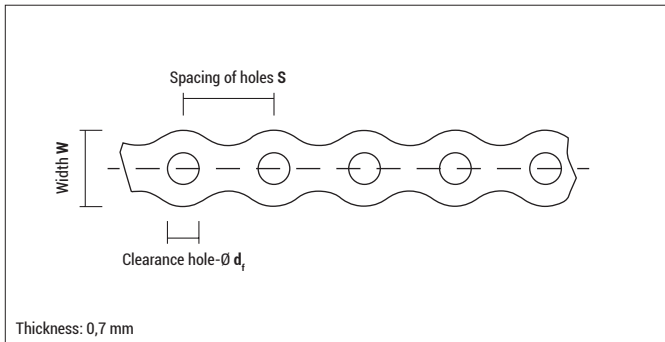

Punched metal tape

CA

Advantages

- Made of soft steel for eased bending
- Can also be used in combination with gas nailer FORCE ONE and FOX

Mounting

Cintapolo, sendzimirzinc plated 10 m per roll

Type	Art-No	Width B [mm]	Clearance hole-Ø d_f [mm]	Spacing of holes S [mm]	Tension strength \leq [kg]	€ / pcs	 [pcs]	 [pcs]
Cintapolo 12	12CA	12	5,1	14	50		10	-
Cintapolo 17	CA	17	7	20	95		10	-